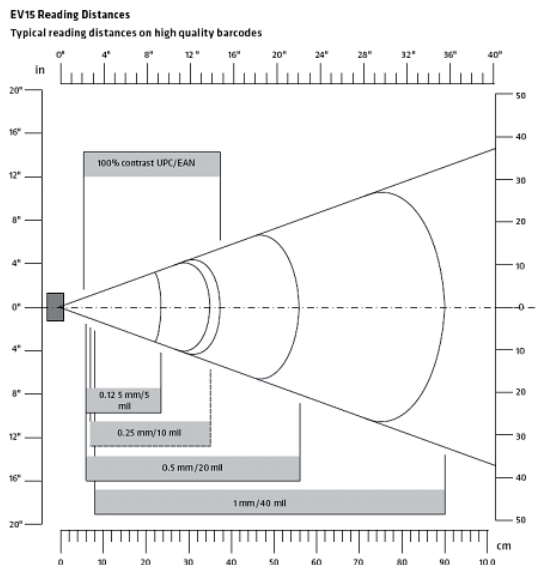

RADIO RANGE

Class 1: up to 100 meters (330 ft)

USER INTERFACE

Buzzer 77 dB(A)
LED Tricolour (Red, Green, Blue)
Vibrator Yes

USING MODES

Real Time
No Data Loss mode with buffer:
100 UPC codes

READING MODES

Contact
Laser Beam ON via Bluetooth
Manual Autoscan)
Movement detection
"No Duplicate Scan" mode option

PHYSICAL

Length 2.1 in (55 mm)
Width 1.7 in (45 mm)
Height 1 in (26 mm)
Weight 1,6 oz (46g) (Scanner only)
+ 0.63 oz (18g) (Wrist strap)

ENVIRONMENT

Operating temperature 32°F - +122°F (0°C - +50°C)
Storage temperature +14°F - +140°F (-10°C - +60°C)
Humidity 15 - 95%
Shock 10 drops onto concrete (5 ft - 1.50 meters)
Sealing IP54
Electrostatic discharge 8 kV air discharge and
4 kV of contact discharge

ENERGY

Battery Li-ion
Capacity 680 mAh
Charging time 4 hours for a full charge
Battery autonomy over 9,000 scans

CRADLE

Power supply 4,5V - 5,5 Volts
Voltage 265 mA to 5V

REGULATOR

CE, FCC part 15, Bluetooth

DECODING CAPACITIES

Supported symbologies

Code 2 of 5 (standard et étendu), Matrix 2 of 5
IATA Code 2 of 5, Codabar/ Monarch, Code 128
Code 39, Code 93, UPC-A, UPC-E,
EAN 8/EAN 13, JAN 8/JAN13, ISBN, MSI, Plessey
GS1-128 (UCC/EAN-128)

SCAN ENGINE

	BSW-L	BSW-LA
Reference	EV15 (Intermec)	SE950 (Motorola)
Reading technology	CMOS	Laser
Reading distance	4 to 31 in (10 to 80 cm) (see decoding area)	2 to 33 in (5 to 85 cm) (see decoding area)
Scan rate	200 scans/ sec	104 scans/ sec
Scan angle	40°	47°

LIGHT

0 to 100 000 lux

4844 to 107640 lux

BSW-L