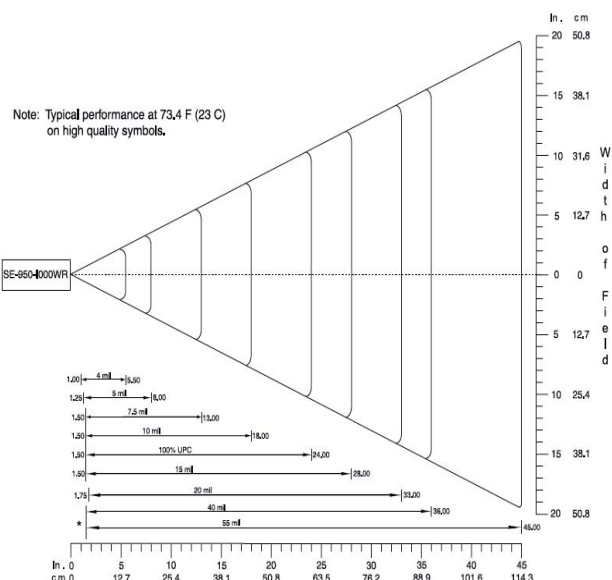

BSW-LA

Content

- 1 Baracoda ScanWear scanner
- 1 Charger
- 1 CD of software documentation

Available Accessories